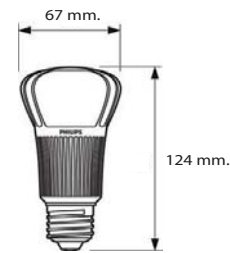

LED Lamp

LED Bulb 9-13W,
Scene Switch

LED Bulb 18W

LED Bulb 3W,4W

LED Bulb 6W,7W

Dimension

Type	C typical	D typical
	Overall Length (mm)	Overall Length (mm)
LED Bulb 3-4W	87	45
LED Bulb 6-7W	110	60
LED Bulb 9-13W, Scene Switch	110	60
LED Bulb 18W	132	69

LED BULB SERIES

Product Name	Wattage (W)	CCT	Output	Lumens	Base	Lifetime (Hrs)	Replace for
LED BULB 3W	3	3000K	220-240V	250	E27	15,000	INCANDESCENT 25W
LED BULB 3.5W	3.5	6500K	220-240V	250	E27	15,000	INCANDESCENT 25W
LED BULB 4W	4	3000, 6500K	220-240V	350	E27	15,000	INCANDESCENT 40W
LED BULB 6W	6	3000, 6500K	220-240V	470	E27	15,000	INCANDESCENT 50W
LED BULB 7W	7	3000, 6500K	220-240V	600	E27	15,000	INCANDESCENT 60W
LED BULB 9.5W	9.5	3000, 6500K	220-240V	806	E27	15,000	INCANDESCENT 70W
LED BULB 10.5W	10.5	3000, 6500K	220-240V	1055	E27	15,000	INCANDESCENT 85W
LED BULB 13W	13	3000, 6500K	220-240V	1400	E27	15,000	INCANDESCENT 100W
LED BULB 18W	18	6500K	220-240V	2000	E27	15,000	INCANDESCENT 125W

PHILIPS MASTER LED BULB 7-10W

PHILIPS MASTER LED BULB 13-18W

MASTER LED BULB A60

Product Name	Wattage (W)	CCT	Output	Lumens	Base	Lifetime (Hrs)	Replace for
MASTER LED BULB 7W	7	2700K	220-240V	470	E27	25,000	INCANDESCENT 40W
MASTER LED BULB 10W	10	2700K	220-240V	806	E27	25,000	INCANDESCENT 60W