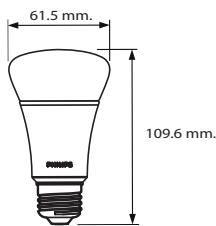

LED Lamp

LED Bulb 9-13W,
Scene Switch

LED Bulb 18W

LED Bulb 3W,4W

LED Bulb 6W,7W

Dimension

Type	C typical	D typical
	Overall Length (mm)	Overall Length (mm)
LED Bulb 3-4W	87	45
LED Bulb 6-7W	110	60
LED Bulb 9-13W, Scene Switch	110	60
LED Bulb 18W	132	69

LED BULB SERIES

Product Name	Wattage (W)	CCT	Output	Lumens	Base	Lifetime (Hrs)	Replace for
LED BULB 3W	3	3000K	220-240V	250	E27	15,000	INCANDESCENT 25W
LED BULB 3.5W	3.5	6500K	220-240V	250	E27	15,000	INCANDESCENT 25W
LED BULB 4W	4	3000, 6500K	220-240V	350	E27	15,000	INCANDESCENT 40W
LED BULB 6W	6	3000, 6500K	220-240V	470	E27	15,000	INCANDESCENT 50W
LED BULB 7W	7	3000, 6500K	220-240V	600	E27	15,000	INCANDESCENT 60W
LED BULB 9.5W	9.5	3000, 6500K	220-240V	806	E27	15,000	INCANDESCENT 70W
LED BULB 10.5W	10.5	3000, 6500K	220-240V	1055	E27	15,000	INCANDESCENT 85W
LED BULB 13W	13	3000, 6500K	220-240V	1400	E27	15,000	INCANDESCENT 100W
LED BULB 18W	18	6500K	220-240V	2000	E27	15,000	INCANDESCENT 125W

PHILIPS MASTER LED BULB 7-10W

PHILIPS MASTER LED BULB 13-18W

MASTER LED BULB A60

Product Name	Wattage (W)	CCT	Output	Lumens	Base	Lifetime (Hrs)	Replace for
MASTER LED BULB 7W	7	2700K	220-240V	470	E27	25,000	INCANDESCENT 40W
MASTER LED BULB 10W	10	2700K	220-240V	806	E27	25,000	INCANDESCENT 60W