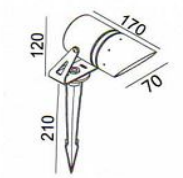

LED Accent Surfaced Round

1LCSR007, 1LCSR010, 1LCSR015, 1LCSR026

	1LCSR026	1LCSR015	1LCSR010	1LCSR007
Power Consumption	: 20W	: 15W	: 10W	: 7W
Light Source	: CREE LED	: CREE LED	: CREE LED	: CREE LED
IP Rating	: IP65	: IP65	: IP65	: IP65
Body	: 316 Stainless Steel	: 316 Stainless Steel	: 316 Stainless Steel	: 316 Stainless Steel
Lens	: 16 and 40 Degrees	: 15, 28 and 40 Degrees	: 16, 21, 30 and 35 Degrees	: 15, 28 and 40 Degrees
LED Color	: 3000, 4000, 5000K	: 3000, 4000, 5000K	: 3000, 4000, 5000K	: 3000, 4000, 5000K
Output Voltage	: 230V AC	: 230V AC	: 230V AC	: 230V AC