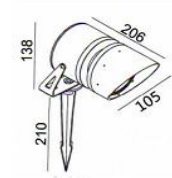

LED Accent Surfaced Round

1LCSR007, 1LCSR010, 1LCSR015, 1LCSR026

	1LCSR026	1LCSR015	1LCSR010	1LCSR007
Power Consumption	: 20W	: 15W	: 10W	: 7W
Light Source	: CREE LED	: CREE LED	: CREE LED	: CREE LED
IP Rating	: IP65	: IP65	: IP65	: IP65
Body	: 316 Stainless Steel	: 316 Stainless Steel	: 316 Stainless Steel	: 316 Stainless Steel
Lens	: 16 and 40 Degrees	: 15, 28 and 40 Degrees	: 16, 21, 30 and 35 Degrees	: 15, 28 and 40 Degrees
LED Color	: 3000, 4000, 5000K	: 3000, 4000, 5000K	: 3000, 4000, 5000K	: 3000, 4000, 5000K
Output Voltage	: 230V AC	: 230V AC	: 230V AC	: 230V AC