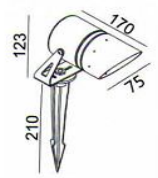

LED Accent Surfaced Round

1LCSR007, 1LCSR010, 1LCSR015, 1LCSR026

	1LCSR026	1LCSR015	1LCSR010	1LCSR007
Power Consumption	: 20W	: 15W	: 10W	: 7W
Light Source	: CREE LED	: CREE LED	: CREE LED	: CREE LED
IP Rating	: IP65	: IP65	: IP65	: IP65
Body	: 316 Stainless Steel	: 316 Stainless Steel	: 316 Stainless Steel	: 316 Stainless Steel
Lens	: 16 and 40 Degrees	: 15, 28 and 40 Degrees	: 16, 21, 30 and 35 Degrees	: 15, 28 and 40 Degrees
LED Color	: 3000, 4000, 5000K	: 3000, 4000, 5000K	: 3000, 4000, 5000K	: 3000, 4000, 5000K
Output Voltage	: 230V AC	: 230V AC	: 230V AC	: 230V AC