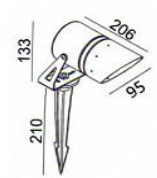

LED Accent Surfaced Round

1LCSR007, 1LCSR010, 1LCSR015, 1LCSR026

	1LCSR026	1LCSR015	1LCSR010	1LCSR007
Power Consumption	: 20W	: 15W	: 10W	: 7W
Light Source	: CREE LED	: CREE LED	: CREE LED	: CREE LED
IP Rating	: IP65	: IP65	: IP65	: IP65
Body	: 316 Stainless Steel	: 316 Stainless Steel	: 316 Stainless Steel	: 316 Stainless Steel
Lens	: 16 and 40 Degrees	: 15, 28 and 40 Degrees	: 16, 21, 30 and 35 Degrees	: 15, 28 and 40 Degrees
LED Color	: 3000, 4000, 5000K	: 3000, 4000, 5000K	: 3000, 4000, 5000K	: 3000, 4000, 5000K
Output Voltage	: 230V AC	: 230V AC	: 230V AC	: 230V AC