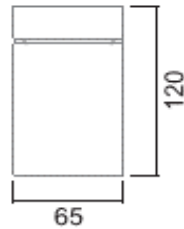

LED Downlight Surfaced Square

1LDSS007

Photometric Diagram

Specification

- Single Color (CCT 3000K,4000K,6000K)
- IP20
- Output 200mA
- Power Consumption 7W
- Beam Angle 15°, 30°, 55°
- Luminous Flux 680 lm
- 30,000 hrs average life time
- Operation Temp : -20°C ~ 50°C