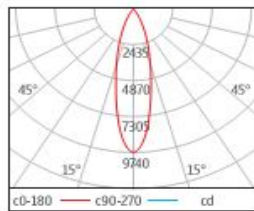

LED Downlight Surfaced Square

1LDSS007

Photometric Diagram

Specification

- Single Color (CCT 3000K,4000K,6000K)
- IP20
- Output 200mA
- Power Consumption 7W
- Beam Angle 15°, 30°, 55°
- Luminous Flux 680 lm
- 30,000 hrs average life time
- Operation Temp : -20°C ~ 50°C