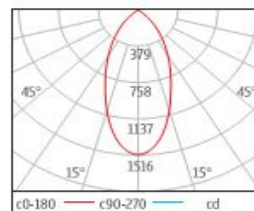

LED Downlight Surfaced Square

1LDSS007

Photometric Diagram

Specification

- Single Color (CCT 3000K,4000K,6000K)
- IP20
- Output 200mA
- Power Consumption 7W
- Beam Angle 15°, 30°, 55°
- Luminous Flux 680 lm
- 30,000 hrs average life time
- Operation Temp : -20°C ~ 50°C