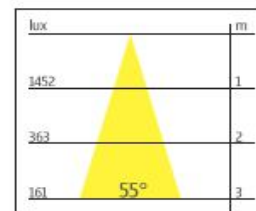

LED Downlight Surfaced Square

1LDSS007

Photometric Diagram

Specification

- Single Color (CCT 3000K,4000K,6000K)
- IP20
- Output 200mA
- Power Consumption 7W
- Beam Angle 15°, 30°, 55°
- Luminous Flux 680 lm
- 30,000 hrs average life time
- Operation Temp : -20°C ~ 50°C