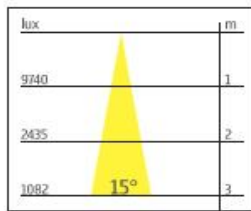

LED Downlight Surfaced Square

1LDSS007

Photometric Diagram

Specification

- Single Color (CCT 3000K,4000K,6000K)
- IP20
- Output 200mA
- Power Consumption 7W
- Beam Angle 15°, 30°, 55°
- Luminous Flux 680 lm
- 30,000 hrs average life time
- Operation Temp : -20°C ~ 50°C