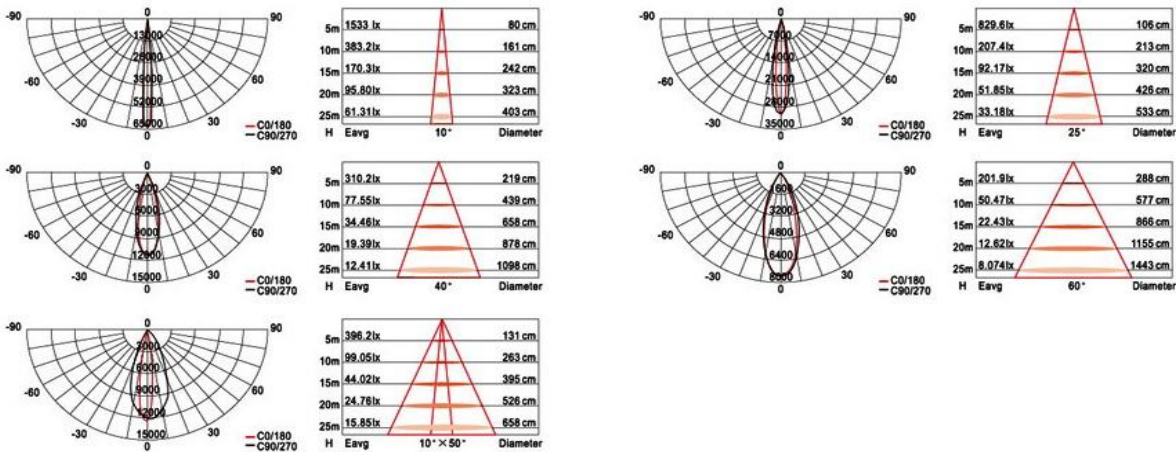

## LED Accent Surfaced Linear

## Specification

- 18 x 2.2W LEDs Hi-Power LEDs
- Single Color ( CCT 2700K,3000K,4000K,6000K ) ,RGBW color
- IP65
- Input Voltage 100 - 240 Vac
- Power Consumption 38W
- Beam Angle 10°, 25°, 40°, 60°, 10° x 50°
- Luminous Flux 3008lm(Single color), 1683lm(RGBW color)
- DMX512 Control
- length 1000 mm
- Weight 3.5 Kg
- 30,000 hrs average life time