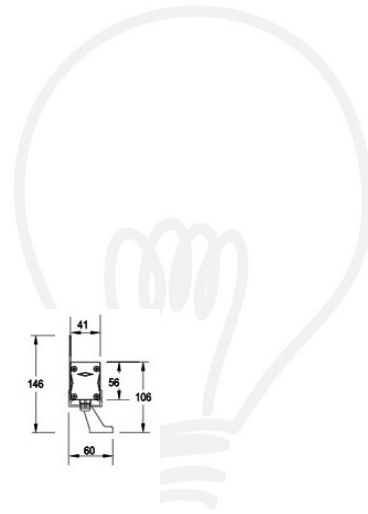

## Specification

- 18 x 2.2W LEDs Hi-Power LEDs
- Single Color ( CCT 2700K,3000K,4000K,6000K ) ,RGBW color
- IP65
- Input Voltage 100 - 240 Vac
- Power Consumption 38W
- Beam Angle 10°, 25°, 40°, 60°, 10° x 50°
- Luminous Flux 3008lm(Single color), 1683lm(RGBW color)
- DMX512 Control
- length 1000 mm
- Weight 3.5 Kg
- 30,000 hrs average life time