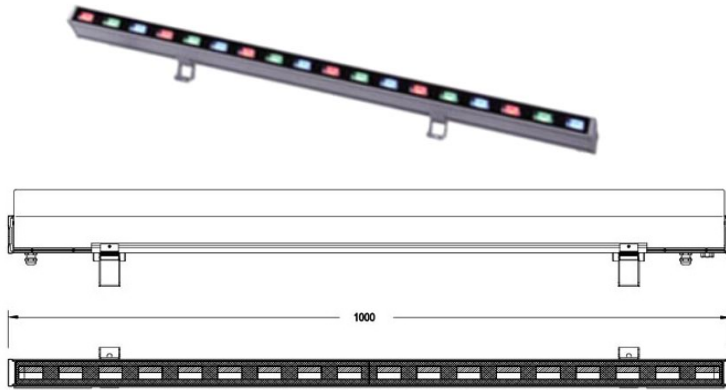

## LED Accent Surfaced Linear

### 2LCSL038

## Specification

- 18 x 2.2W LEDs Hi-Power LEDs
- Single Color ( CCT 2700K,3000K,4000K,6000K ) ,RGBW color
- IP65
- Input Voltage 100 - 240 Vac
- Power Consumption 38W
- Beam Angle 10°, 25°, 40°, 60°, 10° x 50°
- Luminous Flux 3008lm(Single color), 1683lm(RGBW color)
- DMX512 Control
- length 1000 mm
- Weight 3.5 Kg
- 30,000 hrs average life time