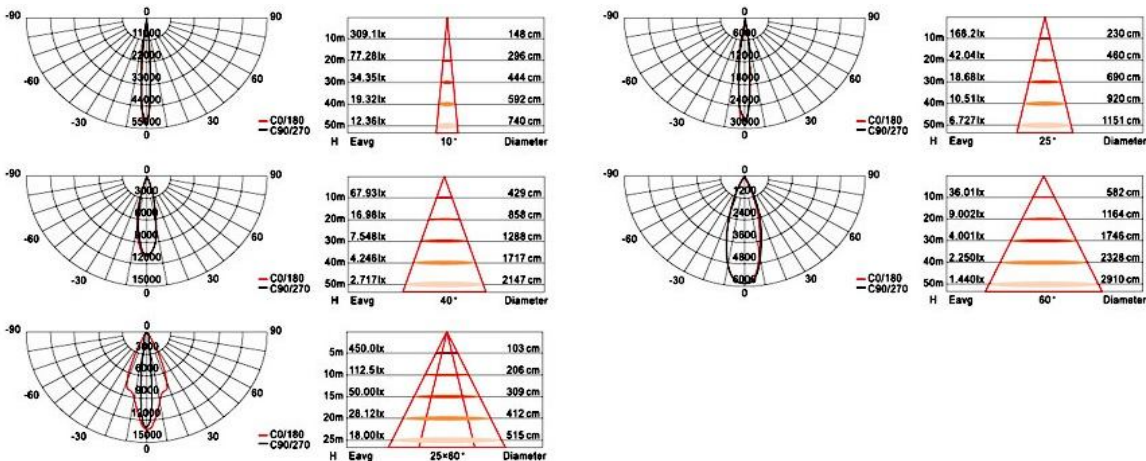

## LED Floodlight Surfaced Square

## Specification

- 72 x 1.6 W LEDs Hi-Power LEDs
- Single Color ( CCT 2700K,3000K,4000K,6000K ) ,RGBW color
- IP65
- Input Voltage 100 - 240 Vac
- Power Consumption 113W
- Beam Angle 10°, 25°, 40°, 60°, 25° x 60°
- Luminous Flux 8391lm(Single color), 3980lm(RGBW color)
- DMX512 Control
- Weight 5.857 Kg
- 30,000 hrs average life time
- Operation Temp : -20°C ~ 50°C