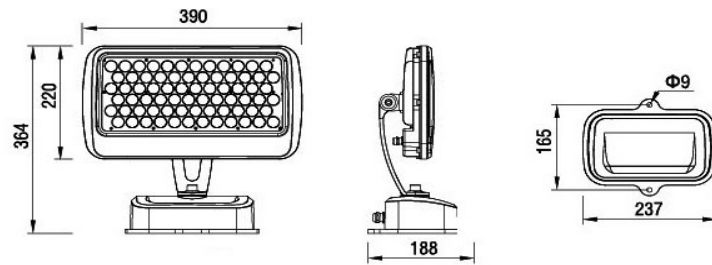

## LED Floodlight Surfaced Square

## Specification

- 72 x 1.6 W LEDs Hi-Power LEDs
- Single Color ( CCT 2700K,3000K,4000K,6000K ) ,RGBW color
- IP65
- Input Voltage 100 - 240 Vac
- Power Consumption 113W
- Beam Angle 10°, 25°, 40°, 60°, 25° x 60°
- Luminous Flux 8391lm(Single color), 3980lm(RGBW color)
- DMX512 Control
- Weight 5.857 Kg
- 30,000 hrs average life time
- Operation Temp : -20°C ~ 50°C