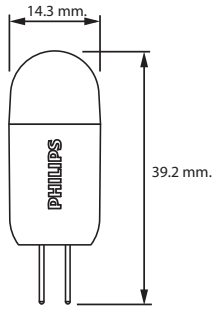

LED Lamp

PHILIPS CorePro LED Capsule LV