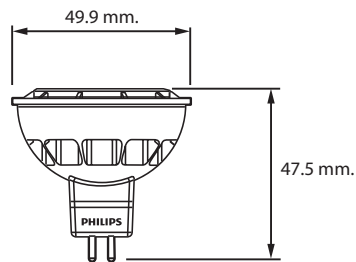

## MASTER LED Spot LV AR111

Product Name	Wattage (W)	CCT	Beam Angle	Output	Lumens	Base	Lifetime (Hrs)	Replace for
MASTER LED Spot LV AR111 11W Dim	11	2700, 3000K	24	12V	620	G53	40,000	HALOGEN 50W
MASTER LED Spot LV AR111 11W Dim	11	2700, 3000K	40	12V	620	G53	40,000	HALOGEN 50W
MASTER LED Spot LV AR111 15W Dim	15	2700, 3000K	24	12V	820	G53	40,000	HALOGEN 75W
MASTER LED Spot LV AR111 15W Dim	15	2700, 3000K	40	12V	820	G53	40,000	HALOGEN 75W
MASTER LED Spot LV AR111 20W Dim	20	3000, 4000K	24	12V	1300	G53	40,000	HALOGEN 100W
MASTER LED Spot LV AR111 20W Dim	20	3000, 4000K	40	12V	1300	G53	40,000	HALOGEN 100W