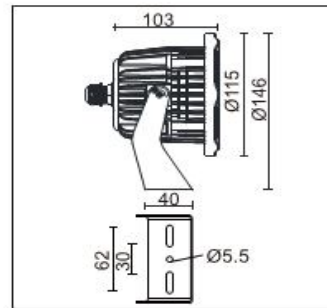

### 5LCSR015

Optional Accessories:

(Horizontal)

(Vertical)

1w\*6 LENS 25°

| Ø(m) | h(m) | E(lx) 6000k | E(lx) 3000k |
|------|------|-------------|-------------|
| 1.66 | 6    | 46          | 36          |
| 1.11 | 4    | 105         | 80          |
| 0.83 | 3    | 186         | 142         |
| 0.62 | 2    | 418         | 320         |
| 0.27 | 1    | 1675        | 1278        |

## Specification

- 6 x 2W LEDs Hi-Power LEDs
- Single Color ( CCT 3000K,4000K,6000K ) ,RGB color
- IP65
- Input Voltage 100 - 240 Vac (Single Color), 24Vdc (RGB)
- Power Consumption 15W
- Beam Angle 8°, 25°, 40°, 25° x 65° (Combed Glass)
- Luminous Flux 702lm(3000K) , 858lm(6000K)
- DMX512 Control
- 30,000 hrs average life time
- Operation Temp : -20°C ~ 50°C
- Optional material of Housing : LM-6 for the seaside environment