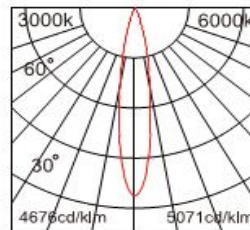

### 5LCSR015

Optional Accessories:

(Horizontal)

(Vertical)

1w\*6 LENS 25°

| Ø(m) | h(m) | E(lx) 6000k | E(lx) 3000k |
|------|------|-------------|-------------|
| 1.66 | 6    | 46          | 36          |
| 1.11 | 4    | 105         | 80          |
| 0.83 | 3    | 186         | 142         |
| 0.62 | 2    | 418         | 320         |
| 0.27 | 1    | 1675        | 1278        |

## Specification

- 6 x 2W LEDs Hi-Power LEDs
- Single Color ( CCT 3000K,4000K,6000K ) ,RGB color
- IP65
- Input Voltage 100 - 240 Vac (Single Color), 24Vdc (RGB)
- Power Consumption 15W
- Beam Angle 8°, 25°, 40°, 25° x 65° (Combed Glass)
- Luminous Flux 702lm(3000K) , 858lm(6000K)
- DMX512 Control
- 30,000 hrs average life time
- Operation Temp : -20°C ~ 50°C
- Optional material of Housing : LM-6 for the seaside environment