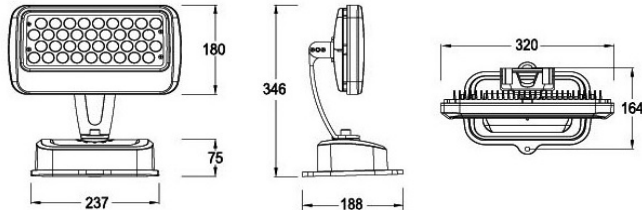

## LED Floodlight Surfaced Square

## Specification

- 36 x 1.6 W LEDs Hi-Power LEDs
- Single Color ( CCT 2700K,3000K,4000K,6000K ) ,RGBW color
- IP65
- Input Voltage 100 - 240 Vac
- Power Consumption 66W
- Beam Angle 10°, 25°, 40°, 60°, 25° x 60°
- Luminous Flux 4317lm(Single color), 2176lm(RGBW color)
- DMX512 Control
- Weight 3.5 Kg
- 30,000 hrs average life time
- Operation Temp : -20°C ~ 50°C