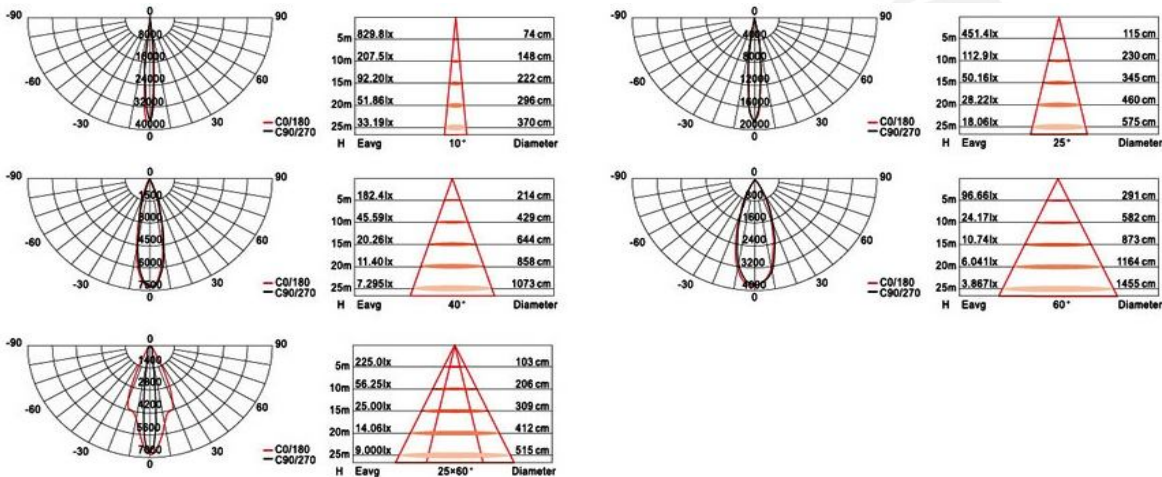

## LED Floodlight Surfaced Square

## Specification

- 36 x 1.6 W LEDs Hi-Power LEDs
- Single Color ( CCT 2700K,3000K,4000K,6000K ) ,RGBW color
- IP65
- Input Voltage 100 - 240 Vac
- Power Consumption 66W
- Beam Angle 10°, 25°, 40°, 60°, 25° x 60°
- Luminous Flux 4317lm(Single color), 2176lm(RGBW color)
- DMX512 Control
- Weight 3.5 Kg
- 30,000 hrs average life time
- Operation Temp : -20°C ~ 50°C