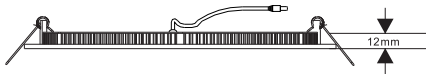

LED Downlight

LED Downlight Recessed Round

LED Downlight

Product Name	Wattage (W)	CCT	Beam angle	Output	Lumens	Lifetime (Hrs)	Dimension
5LDRR003	3	3000K, 6000K	110	220-240V	180	35,000	85 x 12 mm. (2.5")
5LDRR004	4	3000K, 6000K	110	220-240V	250	35,000	110 x 12 mm. (3")
5LDRR006	6	3000K, 6000K	110	220-240V	345	35,000	120 x 12 mm. (4")
5LDRR009	9	3000K, 6000K	110	220-240V	540	35,000	150 x 12 mm. (5")
5LDRR012	12	3000K, 6000K	110	220-240V	870	35,000	170 x 12 mm. (6")
5LDRR015	15	3000K, 6000K	110	220-240V	1120	35,000	192 x 12 mm. (7")
5LDRR018	15	3000K, 6000K	110	220-240V	1430	35,000	224 x 12 mm. (8")