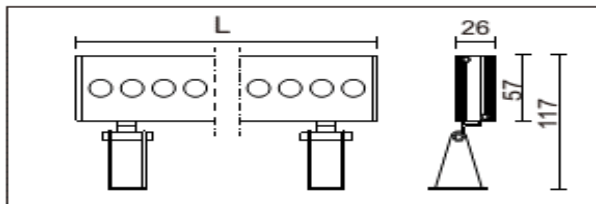

LED Accent Surfaced Linear

3LCSL036

Specification

- 30 x 1W LEDs Hi-Power LEDs
- Single Color (CCT 3000K,4000K,6000K) , RGB color
- IP65
- Input Voltage 24 Vdc
- Power Consumption 36W
- Beam Angle 15°, 30°, 45°, 60°, 30° x 65°
- Luminous Flux 2700lm(3000K) , 3300lm(6000K)
- length 1000 mm
- DMX512 Control
- 30,000 hrs average life time
- Operation Temp : -20°C ~ 50°C