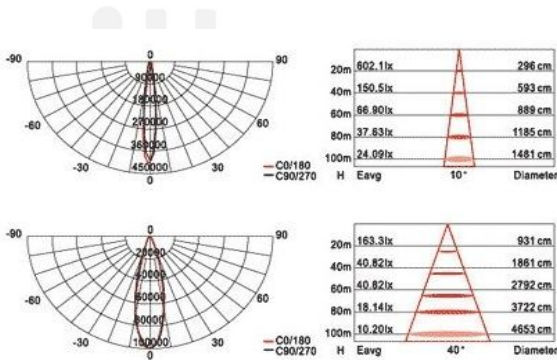

## Specification

- 126 x 2.2W LEDs Hi-Power LEDs
- Single Color ( CCT 2700K,3000K,4000K,6000K ) ,RGBW color
- IP66
- Input Voltage 100 - 240 Vac
- Power Consumption 286W
- Beam Angle 10°, 25°, 40°, 60°
- Luminous Flux 19417lm(Single color), 11095lm(RGBW color)
- DMX512 Control
- Weight 20 Kg
- 30,000 hrs average life time
- Operation Temp : -20°C ~ 50°C