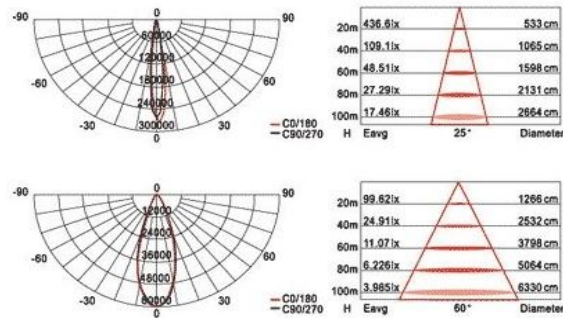

## Specification

- 126 x 2.2W LEDs Hi-Power LEDs
- Single Color ( CCT 2700K,3000K,4000K,6000K ) ,RGBW color
- IP66
- Input Voltage 100 - 240 Vac
- Power Consumption 286W
- Beam Angle 10°, 25°, 40°, 60°
- Luminous Flux 19417lm(Single color), 11095lm(RGBW color)
- DMX512 Control
- Weight 20 Kg
- 30,000 hrs average life time
- Operation Temp : -20°C ~ 50°C