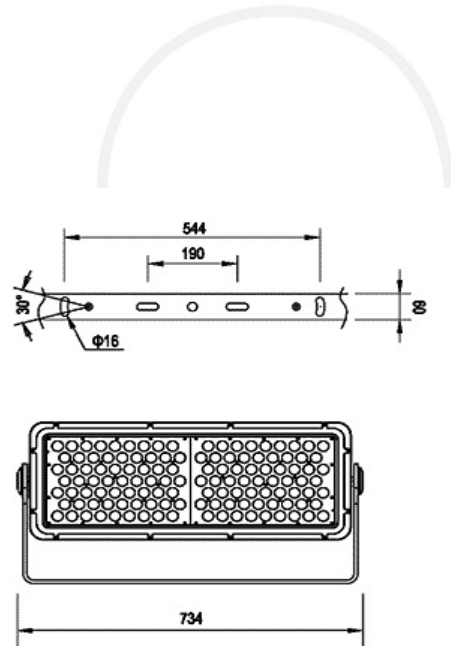

## LED Floodlight Surfaced Square

### 1LFSS286

## Specification

- 126 x 2.2W LEDs Hi-Power LEDs
- Single Color ( CCT 2700K,3000K,4000K,6000K ) ,RGBW color
- IP66
- Input Voltage 100 - 240 Vac
- Power Consumption 286W
- Beam Angle 10°, 25°, 40°, 60°
- Luminous Flux 19417lm(Single color), 11095lm(RGBW color)
- DMX512 Control
- Weight 20 Kg
- 30,000 hrs average life time
- Operation Temp : -20°C ~ 50°C