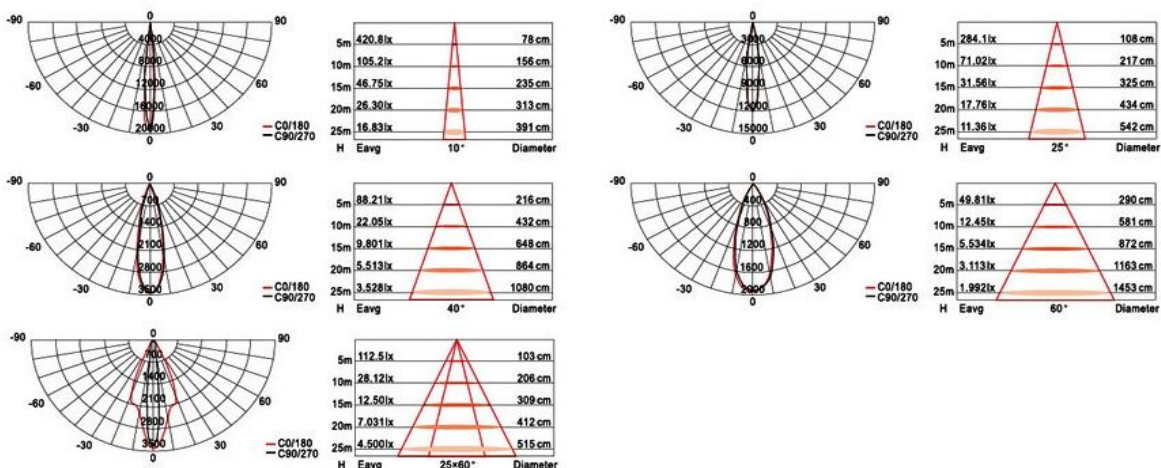

## LED Floodlight Surfaced Square

## Specification

- 18 x 1.6 W LEDs Hi-Power LEDs
- Single Color ( CCT 2700K,3000K,4000K,6000K ) ,RGBW color
- IP65
- Input Voltage 100 - 240 Vac
- Power Consumption 30W
- Beam Angle 10°, 25°, 40°, 60°, 25° x 60°
- Luminous Flux 2057lm(Single color), 1062lm(RGBW color)
- DMX512 Control
- Weight 3.1 Kg
- 30,000 hrs average life time
- Operation Temp : -20°C ~ 50°C