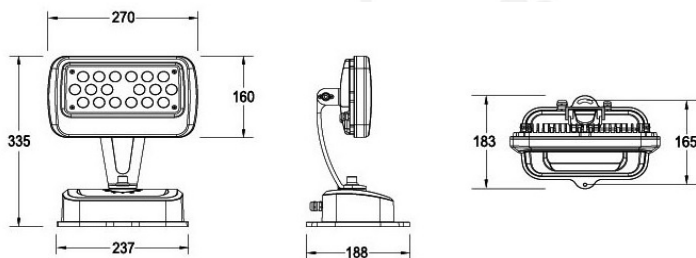

## LED Floodlight Surfaced Square

## Specification

- 18 x 1.6 W LEDs Hi-Power LEDs
- Single Color ( CCT 2700K,3000K,4000K,6000K ) ,RGBW color
- IP65
- Input Voltage 100 - 240 Vac
- Power Consumption 30W
- Beam Angle 10°, 25°, 40°, 60°, 25° x 60°
- Luminous Flux 2057lm(Single color), 1062lm(RGBW color)
- DMX512 Control
- Weight 3.1 Kg
- 30,000 hrs average life time
- Operation Temp : -20°C ~ 50°C