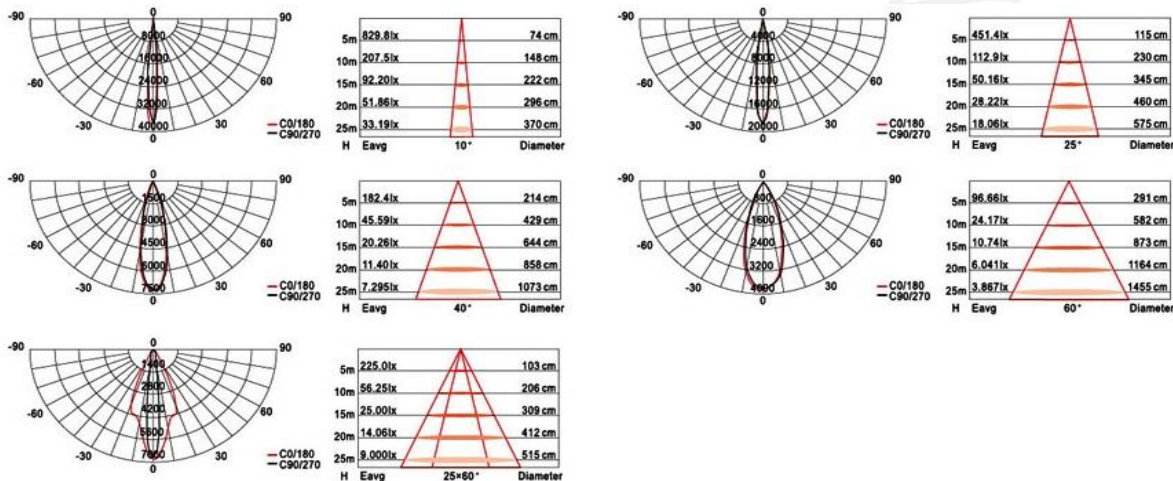

LED Floodlight Surfaced Square

2LFSS086

Specification

- 54 x 1.6 W LEDs Hi-Power LEDs
- Single Color (CCT 2700K,3000K,4000K,6000K) ,RGBW color
- IP65
- Input Voltage 100 - 240 Vac
- Power Consumption 86W
- Beam Angle 10°, 25°, 40°, 60°, 25° x 60°
- Luminous Flux 6061lm(Single color), 2997lm(RGBW color)
- DMX512 Control
- Weight 5.857 Kg
- 30,000 hrs average life time
- Operation Temp : -20°C ~ 50°C