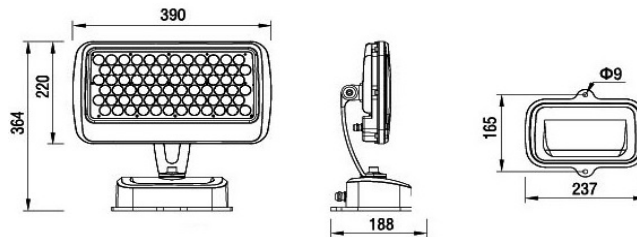

LED Floodlight Surfaced Square

2LFSS086

Specification

- 54 x 1.6 W LEDs Hi-Power LEDs
- Single Color (CCT 2700K,3000K,4000K,6000K) ,RGBW color
- IP65
- Input Voltage 100 - 240 Vac
- Power Consumption 86W
- Beam Angle 10°, 25°, 40°, 60°, 25° x 60°
- Luminous Flux 6061lm(Single color), 2997lm(RGBW color)
- DMX512 Control
- Weight 5.857 Kg
- 30,000 hrs average life time
- Operation Temp : -20°C ~ 50°C