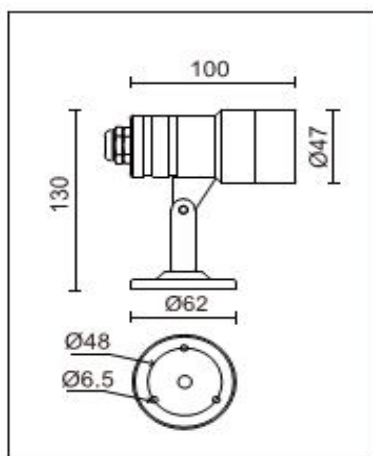

LED Accent Surfaced Round

4LCSR008

Specification

- 3 x 2W LEDs Hi-Power LEDs
- Single Color (CCT 3000K,4000K,6000K)
- IP65
- Input Voltage 100 - 240 Vac
- Power Consumption 8W
- Beam Angle 25°
- Luminous Flux 324lm(3000K) , 396lm(6000K)
- 30,000 hrs average life time
- Operation Temp : -20°C ~ 50°C