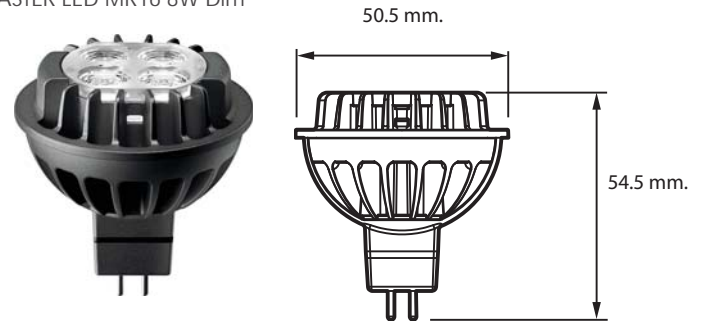

LED Lamp

MASTER LED MR16 7W Dim

MASTER LED MR16 8W Dim

MASTER LED MR16 (DIM)

Product Name	Wattage (W)	CCT	Beam Angle	Output	Lumens	Base	Lifetime (Hrs)	Replace for
MASTER LED MR16 7W Dim	7	2700K	15	12V	380	GU5.3	40,000	HALOGEN 50W
MASTER LED MR16 7W Dim	7	2700K	24,36,60	12V	420	GU5.3	40,000	HALOGEN 50W
MASTER LED MR16 7W Dim	7	3000K	15	12V	420	GU5.3	40,000	HALOGEN 50W
MASTER LED MR16 7W Dim	7	3000K	24,36,60	12V	440	GU5.3	40,000	HALOGEN 50W
MASTER LED MR16 7W Dim	7	4000K	15	12V	440	GU5.3	40,000	HALOGEN 50W
MASTER LED MR16 7W Dim	7	4000K	24,36,60	12V	470	GU5.3	40,000	HALOGEN 50W
MASTER LED MR16 8W Dim	8	2700K	24,36	12V	635	GU5.3	40,000	HALOGEN 50W
MASTER LED MR16 8W Dim	8	3000K	24,36	12V	660	GU5.3	40,000	HALOGEN 50W

PHILIPS

MASTER LED MR16 (NON-DIM)

Product Name	Wattage (W)	CCT	Beam Angle	Output	Lumens	Base	Lifetime (Hrs)	Replace for
MASTER LED MR16 4W	4	2700K	24, 36	12V	240	GU5.3	40,000	HALOGEN 35W
MASTER LED MR16 4W	4	3000K	24, 36	12V	240	GU5.3	40,000	HALOGEN 35W
MASTER LED MR16 5.5W	5.5	2700K	24,36	12V	415	GU5.3	40,000	HALOGEN 50W
MASTER LED MR16 5.5W	5.5	3000K	24,36	12V	415	GU5.3	40,000	HALOGEN 50W
MASTER LED MR16 5.5W	5.5	4000K	24,36	12V	450	GU5.3	40,000	HALOGEN 50W