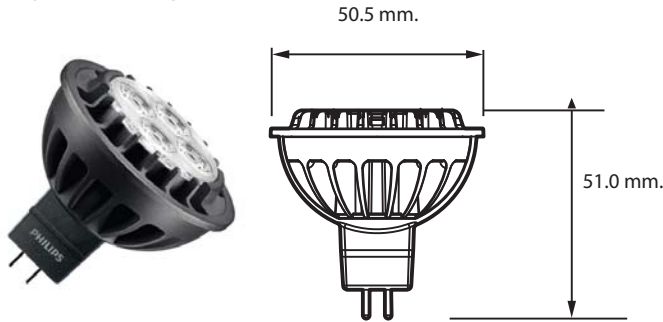

LED Lamp

MASTER LED MR16 7W Dim

MASTER LED MR16 8W Dim

MASTER LED MR16 (DIM)

Product Name	Wattage (W)	CCT	Beam Angle	Output	Lumens	Base	Lifetime (Hrs)	Replace for
MASTER LED MR16 7W Dim	7	2700K	15	12V	380	GU5.3	40,000	HALOGEN 50W
MASTER LED MR16 7W Dim	7	2700K	24,36,60	12V	420	GU5.3	40,000	HALOGEN 50W
MASTER LED MR16 7W Dim	7	3000K	15	12V	420	GU5.3	40,000	HALOGEN 50W
MASTER LED MR16 7W Dim	7	3000K	24,36,60	12V	440	GU5.3	40,000	HALOGEN 50W
MASTER LED MR16 7W Dim	7	4000K	15	12V	440	GU5.3	40,000	HALOGEN 50W
MASTER LED MR16 7W Dim	7	4000K	24,36,60	12V	470	GU5.3	40,000	HALOGEN 50W
MASTER LED MR16 8W Dim	8	2700K	24,36	12V	635	GU5.3	40,000	HALOGEN 50W
MASTER LED MR16 8W Dim	8	3000K	24,36	12V	660	GU5.3	40,000	HALOGEN 50W

PHILIPS

MASTER LED MR16 (NON-DIM)

Product Name	Wattage (W)	CCT	Beam Angle	Output	Lumens	Base	Lifetime (Hrs)	Replace for
MASTER LED MR16 4W	4	2700K	24, 36	12V	240	GU5.3	40,000	HALOGEN 35W
MASTER LED MR16 4W	4	3000K	24, 36	12V	240	GU5.3	40,000	HALOGEN 35W
MASTER LED MR16 5.5W	5.5	2700K	24,36	12V	415	GU5.3	40,000	HALOGEN 50W
MASTER LED MR16 5.5W	5.5	3000K	24,36	12V	415	GU5.3	40,000	HALOGEN 50W
MASTER LED MR16 5.5W	5.5	4000K	24,36	12V	450	GU5.3	40,000	HALOGEN 50W