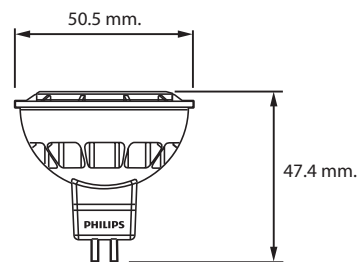

LED Lamp

MASTER LED MR16 7W Dim

MASTER LED MR16 8W Dim

MASTER LED MR16 (DIM)

Product Name	Wattage (W)	CCT	Beam Angle	Output	Lumens	Base	Lifetime (Hrs)	Replace for
MASTER LED MR16 7W Dim	7	2700K	15	12V	380	GU5.3	40,000	HALOGEN 50W
MASTER LED MR16 7W Dim	7	2700K	24,36,60	12V	420	GU5.3	40,000	HALOGEN 50W
MASTER LED MR16 7W Dim	7	3000K	15	12V	420	GU5.3	40,000	HALOGEN 50W
MASTER LED MR16 7W Dim	7	3000K	24,36,60	12V	440	GU5.3	40,000	HALOGEN 50W
MASTER LED MR16 7W Dim	7	4000K	15	12V	440	GU5.3	40,000	HALOGEN 50W
MASTER LED MR16 7W Dim	7	4000K	24,36,60	12V	470	GU5.3	40,000	HALOGEN 50W
MASTER LED MR16 8W Dim	8	2700K	24,36	12V	635	GU5.3	40,000	HALOGEN 50W
MASTER LED MR16 8W Dim	8	3000K	24,36	12V	660	GU5.3	40,000	HALOGEN 50W

PHILIPS

MASTER LED MR16 (NON-DIM)

Product Name	Wattage (W)	CCT	Beam Angle	Output	Lumens	Base	Lifetime (Hrs)	Replace for
MASTER LED MR16 4W	4	2700K	24, 36	12V	240	GU5.3	40,000	HALOGEN 35W
MASTER LED MR16 4W	4	3000K	24, 36	12V	240	GU5.3	40,000	HALOGEN 35W
MASTER LED MR16 5.5W	5.5	2700K	24,36	12V	415	GU5.3	40,000	HALOGEN 50W
MASTER LED MR16 5.5W	5.5	3000K	24,36	12V	415	GU5.3	40,000	HALOGEN 50W
MASTER LED MR16 5.5W	5.5	4000K	24,36	12V	450	GU5.3	40,000	HALOGEN 50W