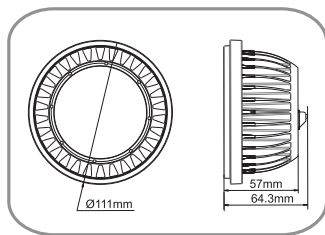

# LED AR111

LL-AR111-015

LL-AR111-020

Product Name	Wattage (W)	CCT	Beam Angle	Output	Lumens	Life Time (Hrs.)	Dimension	Protection Rate
LL-AR111-015	15	3500K,6500K	25, 40, 60	24V	845	35,000	111x64.3 mm.	IP20
LL-AR111-020	20	RGBW,RGBWW	25, 40, 60	24V	950	35,000	111x64.3 mm.	IP20