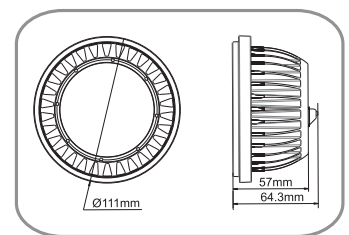

# LED AR111

LL-AR111-015

LL-AR111-020

Product Name	Wattage (W)	CCT	Beam Angle	Output	Lumens	Life Time (Hrs.)	Dimension	Protection Rate
LL-AR111-015	15	3500K,6500K	25, 40, 60	24V	845	35,000	111x64.3 mm.	IP20
LL-AR111-020	20	RGBW,RGBWW	25, 40, 60	24V	950	35,000	111x64.3 mm.	IP20