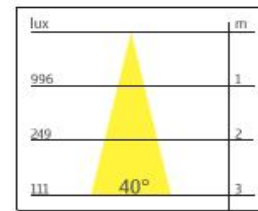

## LED Downlight Adjusted Surfaced Square

## Specification

- Single Color ( CCT 3000K,4000K,6000K )
- IP20
- Output 200mA
- Power Consumption 7.4W
- Beam Angle 15°, 28°, 40°
- Luminous Flux 680 lm
- 30,000 hrs average life time
- Operation Temp : -20°C ~ 50°C