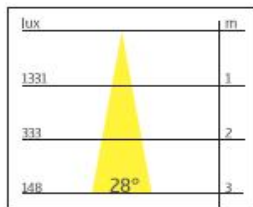

## LED Downlight Adjusted Surfaced Square

## Specification

- Single Color ( CCT 3000K,4000K,6000K )
- IP20
- Output 200mA
- Power Consumption 7.4W
- Beam Angle 15°, 28°, 40°
- Luminous Flux 680 lm
- 30,000 hrs average life time
- Operation Temp : -20°C ~ 50°C