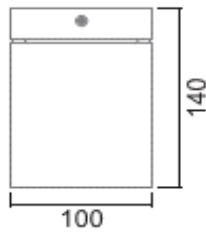

## LED Downlight Adjusted Surfaced Square

## Specification

- Single Color ( CCT 3000K,4000K,6000K )
- IP20
- Output 200mA
- Power Consumption 7.4W
- Beam Angle 15°, 28°, 40°
- Luminous Flux 680 lm
- 30,000 hrs average life time
- Operation Temp : -20°C ~ 50°C