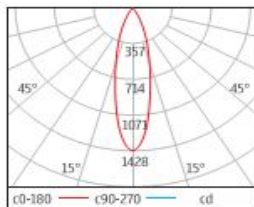

## LED Downlight Adjusted Surfaced Square

## Specification

- Single Color ( CCT 3000K,4000K,6000K )
- IP20
- Output 200mA
- Power Consumption 7.4W
- Beam Angle 15°, 28°, 40°
- Luminous Flux 680 lm
- 30,000 hrs average life time
- Operation Temp : -20°C ~ 50°C