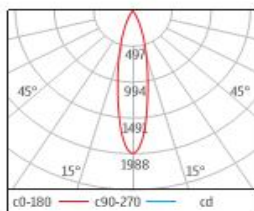

## Specification

- Single Color ( CCT 3000K,4000K,6000K )
- IP20
- Output 200mA
- Power Consumption 7.4W
- Beam Angle 15°, 28°, 40°
- Luminous Flux 680 lm
- 30,000 hrs average life time
- Operation Temp : -20°C ~ 50°C