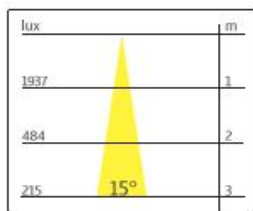

## LED Downlight Adjusted Surfaced Square

## Specification

- Single Color ( CCT 3000K,4000K,6000K )
- IP20
- Output 200mA
- Power Consumption 7.4W
- Beam Angle 15°, 28°, 40°
- Luminous Flux 680 lm
- 30,000 hrs average life time
- Operation Temp : -20°C ~ 50°C