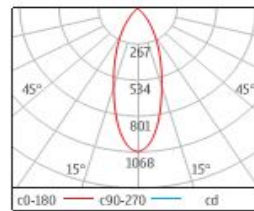

## LED Downlight Adjusted Surfaced Square

## Specification

- Single Color ( CCT 3000K,4000K,6000K )
- IP20
- Output 200mA
- Power Consumption 7.4W
- Beam Angle 15°, 28°, 40°
- Luminous Flux 680 lm
- 30,000 hrs average life time
- Operation Temp : -20°C ~ 50°C