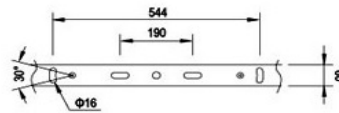

LED Floodlight Surfaced Square

1LFSS158

Specification

- 66 x 2.2W LEDs Hi-Power LEDs
- Single Color (CCT 2700K,3000K,4000K,6000K) ,RGBW color
- IP66
- Input Voltage 100 - 240 Vac
- Power Consumption 158W
- Beam Angle 4.5°
- Luminous Flux 11227lm(Single color) , 6257lm(RGBW color)
- DMX512 Control
- Weight 17 Kg
- 30,000 hrs average life time
- Operation Temp : -20°C ~ 50°C