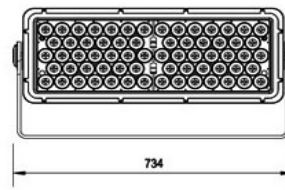

LED Floodlight Surfaced Square

1LFSS158

Specification

- 66 x 2.2W LEDs Hi-Power LEDs
- Single Color (CCT 2700K,3000K,4000K,6000K) ,RGBW color
- IP66
- Input Voltage 100 - 240 Vac
- Power Consumption 158W
- Beam Angle 4.5°
- Luminous Flux 11227lm(Single color) , 6257lm(RGBW color)
- DMX512 Control
- Weight 17 Kg
- 30,000 hrs average life time
- Operation Temp : -20°C ~ 50°C