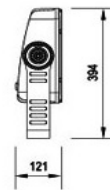

LED Floodlight Surfaced Square

1LFSS158

Specification

- 66 x 2.2W LEDs Hi-Power LEDs
- Single Color (CCT 2700K,3000K,4000K,6000K) ,RGBW color
- IP66
- Input Voltage 100 - 240 Vac
- Power Consumption 158W
- Beam Angle 4.5°
- Luminous Flux 11227lm(Single color) , 6257lm(RGBW color)
- DMX512 Control
- Weight 17 Kg
- 30,000 hrs average life time
- Operation Temp : -20°C ~ 50°C