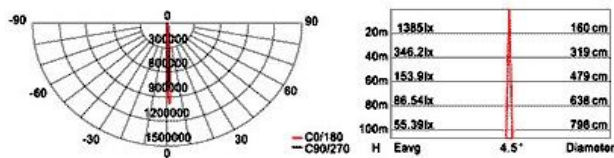

LED Floodlight Surfaced Square

1LFSS158

Specification

- 66 x 2.2W LEDs Hi-Power LEDs
- Single Color (CCT 2700K,3000K,4000K,6000K) ,RGBW color
- IP66
- Input Voltage 100 - 240 Vac
- Power Consumption 158W
- Beam Angle 4.5°
- Luminous Flux 11227lm(Single color) , 6257lm(RGBW color)
- DMX512 Control
- Weight 17 Kg
- 30,000 hrs average life time
- Operation Temp : -20°C ~ 50°C