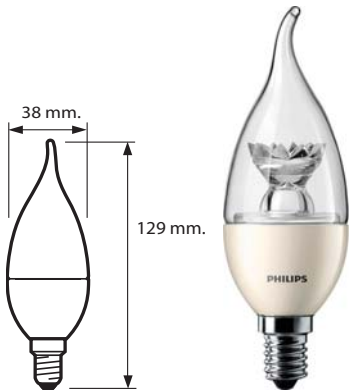

# LED Lamp

**PHILIPS**

MASTER LED PAR30L

## MASTER LED PAR30L

Product Name	Wattage (W)	CCT	Beam Angle	Output	Lumens	Base	Lifetime (Hrs)	Replace for
MASTER LED PAR30S 20W	20	3000K	15, 30	220-240V	1800	E27	25,000	HALOGEN 75W
MASTER LED PAR30S 20W	20	4000K	15, 30	220-240V	1850	E27	25,000	HALOGEN 75W

## MASTER LED CANDLE B38

Product Name	Wattage (W)	CCT	Output	Lumens	Base	Lifetime (Hrs)	Replace for
MASTER LED CANDLE B38 4W Dim	4	2700K	220-240V	250	E14	20,000	HALOGEN 25W
MASTER LED CANDLE B38 6W Dim	6	2700K	220-240V	470	E14	20,000	HALOGEN 40W