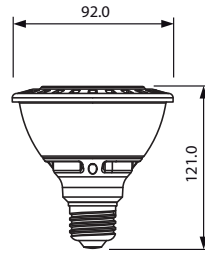

MASTER LED PAR30L

LED Lamp