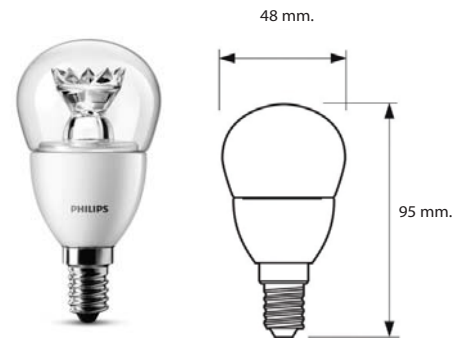

MASTER LED LUSTER P48

MASTER LED CANDLE B38

Product Name	Wattage (W)	CCT	Output	Lumens	Base	Lifetime (Hrs)	Replace for
MASTER LED CANDLE B38 4W Dim	4	2700K	220-240V	250	E14	20,000	HALOGEN 25W
MASTER LED CANDLE B38 6W Dim	6	2700K	220-240V	470	E14	20,000	HALOGEN 40W

MASTER LED CANDLE BA38

Product Name	Wattage (W)	CCT	Output	Lumens	Base	Lifetime (Hrs)	Replace for
MASTER LED CANDLE BA38 4W Dim	4	2700K	220-240V	250	E14	20,000	HALOGEN 25W
MASTER LED CANDLE BA38 6W Dim	6	2700K	220-240V	470	E14	20,000	HALOGEN 40W

MASTER LED LUSTER P48

Product Name	Wattage (W)	CCT	Output	Lumens	Base	Lifetime (Hrs)	Replace for
MASTER LED LUSTER P48 4W Dim	4	2700K	220-240V	250	E14	20,000	HALOGEN 25W
MASTER LED LUSTER P48 6W Dim	6	2700K	220-240V	470	E14	20,000	HALOGEN 40W