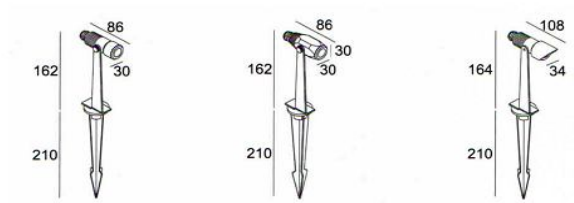

LED Accent Surfaced Round

2LCSR2X4, 3LCSR2X4

Power Consumption : 2.4W
 Light Source : CREE LED
 IP Rating : IP65
 Body : 316 Stainless Steel
 Lens : 8, 12, 20 and 30 Degrees
 LED Color : 3000, 4000, 5000K
 LED Driver : APC-12-700 (700mA)