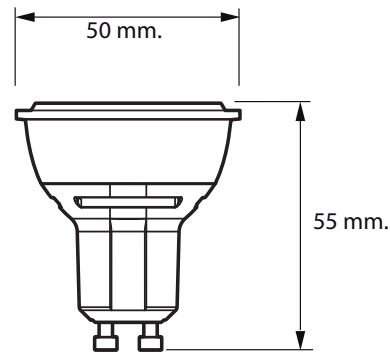

LED Lamp

MASTER LED GU10

Product Name	Wattage (W)	CCT	Beam Angle	Output	Lumens	Base	Lifetime (Hrs)	Replace for
MASTER LED GU10 5.4W Dim	5.4	2700K	25,40	230V	395	GU10	50,000	HALOGEN 50W
MASTER LED GU10 5.4W Dim	5.4	3000K	25,40	230V	402	GU10	50,000	HALOGEN 50W
MASTER LED GU10 5.4W Dim	5.4	4000K	40	230V	416	GU10	50,000	HALOGEN 50W

MASTER LED tube T8

ESSENTIAL LED tube T8

ESSENTIAL LED tube T8

Product Name	Wattage (W)	CCT	Beam Angle	Output	Lumens	Base	Lifetime (Hrs)	Replace for
ESSENTIAL LED tube T8 600mm 8W	8	4000K/6500K	240	220-240V	800	G13	30,000	FLUORESCENT 18W
ESSENTIAL LED tube T8 1200mm 16W	16	4000K/6500K	240	220-240V	1600	G13	30,000	FLUORESCENT 36W

MASTER LED tube T8

Product Name	Wattage (W)	CCT	Beam Angle	Output	Lumens	Base	Lifetime (Hrs)	Replace for
MASTER LED tube T8 600mm 9W	9	3000K/4000K/6500K	150	220-240V	1050	G13	40,000	FLUORESCENT 18W
MASTER LED tube T8 1200mm 18W	18	3000K/4000K/6500K	150	220-240V	2100	G13	40,000	FLUORESCENT 36W