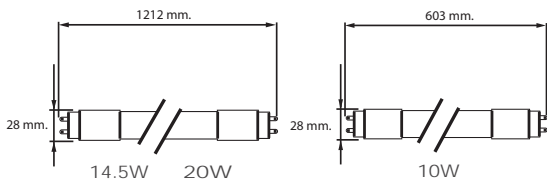

LED Lamp

MASTER LED GU10

Product Name	Wattage (W)	CCT	Beam Angle	Output	Lumens	Base	Lifetime (Hrs)	Replace for
MASTER LED GU10 5.4W Dim	5.4	2700K	25,40	230V	395	GU10	50,000	HALOGEN 50W
MASTER LED GU10 5.4W Dim	5.4	3000K	25,40	230V	402	GU10	50,000	HALOGEN 50W
MASTER LED GU10 5.4W Dim	5.4	4000K	40	230V	416	GU10	50,000	HALOGEN 50W

MASTER LED tube T8

ESSENTIAL LED tube T8

ESSENTIAL LED tube T8

Product Name	Wattage (W)	CCT	Beam Angle	Output	Lumens	Base	Lifetime (Hrs)	Replace for
ESSENTIAL LED tube T8 600mm 8W	8	4000K/6500K	240	220-240V	800	G13	30,000	FLUORESCENT 18W
ESSENTIAL LED tube T8 1200mm 16W	16	4000K/6500K	240	220-240V	1600	G13	30,000	FLUORESCENT 36W

MASTER LED tube T8

Product Name	Wattage (W)	CCT	Beam Angle	Output	Lumens	Base	Lifetime (Hrs)	Replace for
MASTER LED tube T8 600mm 9W	9	3000K/4000K/6500K	150	220-240V	1050	G13	40,000	FLUORESCENT 18W
MASTER LED tube T8 1200mm 18W	18	3000K/4000K/6500K	150	220-240V	2100	G13	40,000	FLUORESCENT 36W