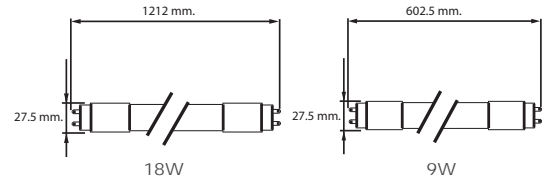

LED Lamp

MASTER LED GU10

Product Name	Wattage (W)	CCT	Beam Angle	Output	Lumens	Base	Lifetime (Hrs)	Replace for
MASTER LED GU10 5.4W Dim	5.4	2700K	25,40	230V	395	GU10	50,000	HALOGEN 50W
MASTER LED GU10 5.4W Dim	5.4	3000K	25,40	230V	402	GU10	50,000	HALOGEN 50W
MASTER LED GU10 5.4W Dim	5.4	4000K	40	230V	416	GU10	50,000	HALOGEN 50W

MASTER LED tube T8

ESSENTIAL LED tube T8

ESSENTIAL LED tube T8

Product Name	Wattage (W)	CCT	Beam Angle	Output	Lumens	Base	Lifetime (Hrs)	Replace for
ESSENTIAL LED tube T8 600mm 8W	8	4000K/6500K	240	220-240V	800	G13	30,000	FLUORESCENT 18W
ESSENTIAL LED tube T8 1200mm 16W	16	4000K/6500K	240	220-240V	1600	G13	30,000	FLUORESCENT 36W

MASTER LED tube T8

Product Name	Wattage (W)	CCT	Beam Angle	Output	Lumens	Base	Lifetime (Hrs)	Replace for
MASTER LED tube T8 600mm 9W	9	3000K/4000K/6500K	150	220-240V	1050	G13	40,000	FLUORESCENT 18W
MASTER LED tube T8 1200mm 18W	18	3000K/4000K/6500K	150	220-240V	2100	G13	40,000	FLUORESCENT 36W